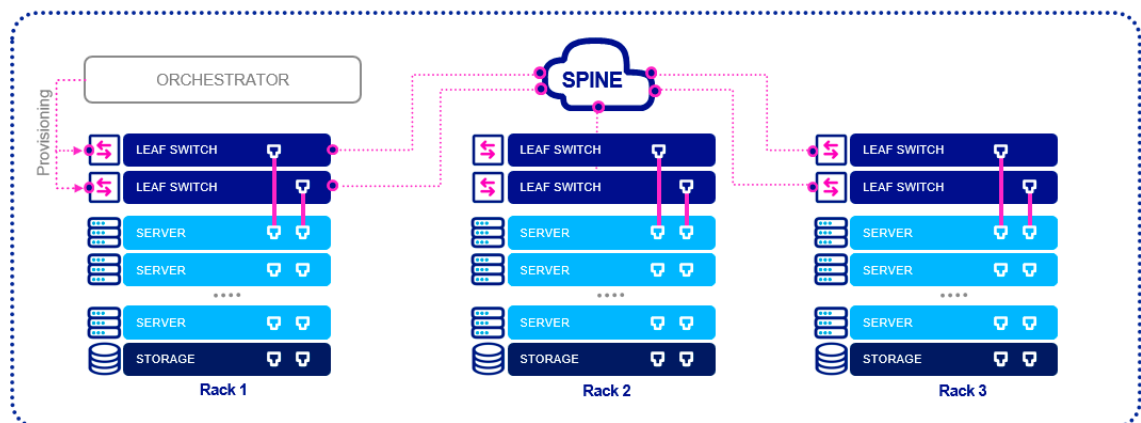

Datasheet

Bare Metal Cloud

Focus on your business while we manage your infrastructure

Modern applications increasingly require better performance, low latency, and storage capacity.

Agility is key

As applications become even more dynamic and essential to businesses, optimizing performance becomes critical. Bare Metal Cloud offers on-demand, real-time dedicated servers, providing companies with continuous support on their paths to digital transformation.

No limits, for a new generation of applications

In a work environment where digital transformation is rapidly evolving, aligning with market demands and adopting next-gen apps to ensure competitiveness is key. Our offer allows you to considerably reduce latency, maximize performance and orchestration control.

Benefits

Faster time to market

The service accelerates IT solutions' time to market, providing access to a broad range of dedicated servers that can be managed using the cloud's usual flexibility.

Minimum latency, maximum security

Reduces latency and enhances security of servers hosted at Cirion's Data Centers – close to users and in compliance with the highest international certification demands (TIERIII, ISO, ISAE, PCI).

Scope

- Redundant architecture.
- Highly scalable infrastructure.
- High-performance servers.
- High-speed networking.
- Provisioning portal.
- Pay-as-you-go or resource reservation billing.